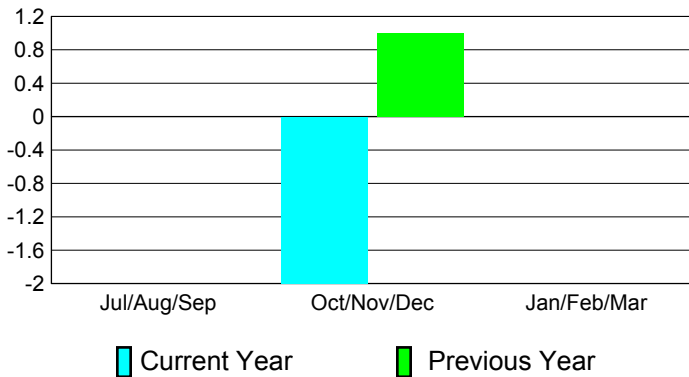

2010-2011 GMT Reports for District (or Undistricted) **District 118 T**

GMT: **HOWARD PATRICK LEE**

Location: **TURKEY**

GMT CA: **4**

CLUBS

Club Results
2010-2011

Clubs
2009-2010

Month	New Club Goal	Actual New Clubs	Actual Dropped Clubs	Gain/Loss of Clubs	Gain/Loss of Clubs
Jul/Aug/Sep	0	0	0	0	0
Oct/Nov/Dec	0	0	-2	-2	1
Jan/Feb/Mar	1	0	0	0	0
Totals	1	0	-2	-2	1

Club Results 2010-2011

Goal, New, Dropped, Gain/Loss

Comparison of Club Gain/Loss

Current Year Compared to the Previous Year

YTD Status Quo Clubs 2010-2011

Status Quo Clubs Compared to Status Quo Members

MEMBERSHIP