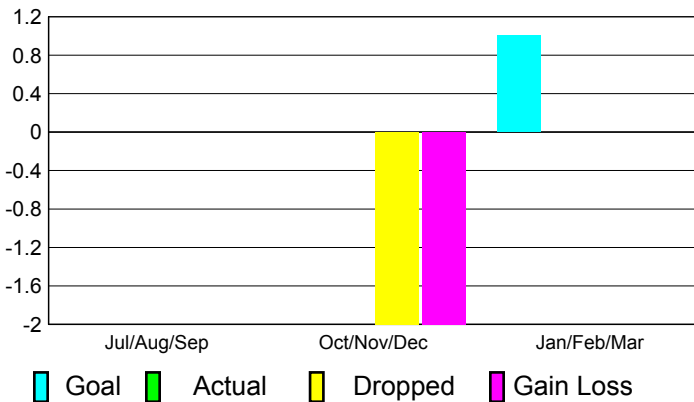

2010-2011 GMT Reports for District (or Undistricted) **District 118 T**

GMT: **HOWARD PATRICK LEE**

Location: **TURKEY**

GMT CA: **4**

CLUBS

Club Results
2010-2011

Clubs
2009-2010

Month	New Club Goal	Actual New Clubs	Actual Dropped Clubs	Gain/Loss of Clubs	Gain/Loss of Clubs
Jul/Aug/Sep	0	0	0	0	0
Oct/Nov/Dec	0	0	-2	-2	1
Jan/Feb/Mar	1	0	0	0	0
Totals	1	0	-2	-2	1

Club Results 2010-2011

Goal, New, Dropped, Gain/Loss

Comparison of Club Gain/Loss

Current Year Compared to the Previous Year

YTD Status Quo Clubs 2010-2011

Status Quo Clubs Compared to Status Quo Members

MEMBERSHIP