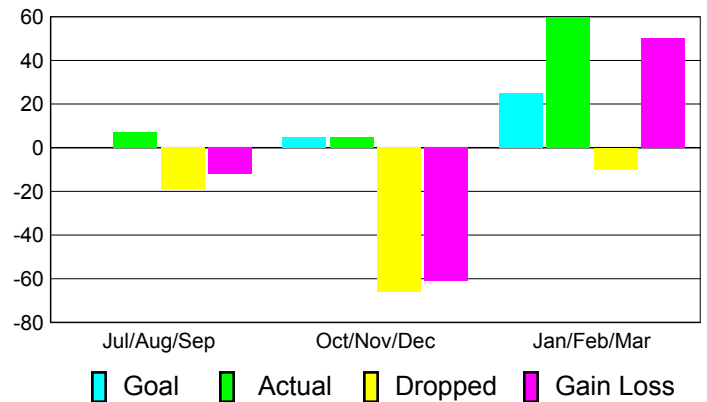

Membership Results 2010-2011

Goal, New, Dropped, Gain/Loss

Comparison of Membership Gain/Loss

Current Year Compared to the Previous Year