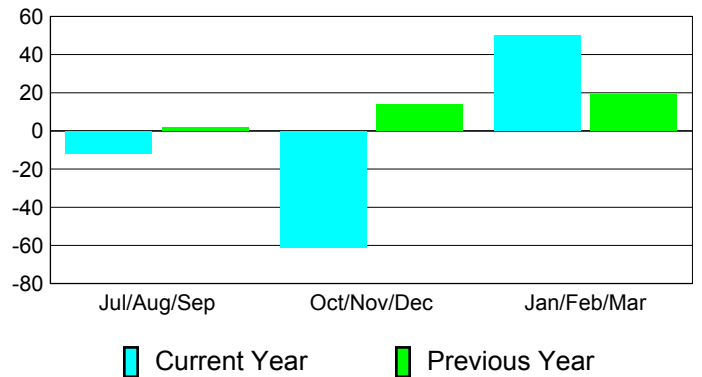

Membership Results
2010-2011

Membership
2009-2010

Month	Net Memb Goal	Actual New Memb	Actual Dropped Memb	Gain/Loss of Memb	Gain/Loss of Memb
Jul/Aug/Sep	0	7	-19	-12	2
Oct/Nov/Dec	5	5	-66	-61	14
Jan/Feb/Mar	25	60	-10	50	19
Totals	30	72	-95	-23	35

Membership Results 2010-2011

Goal, New, Dropped, Gain/Loss

Comparison of Membership Gain/Loss

Current Year Compared to the Previous Year

Gender Comparison 2010-2011

Jul/Aug/Sep

Oct/Nov/Dec

Jan/Feb/Mar